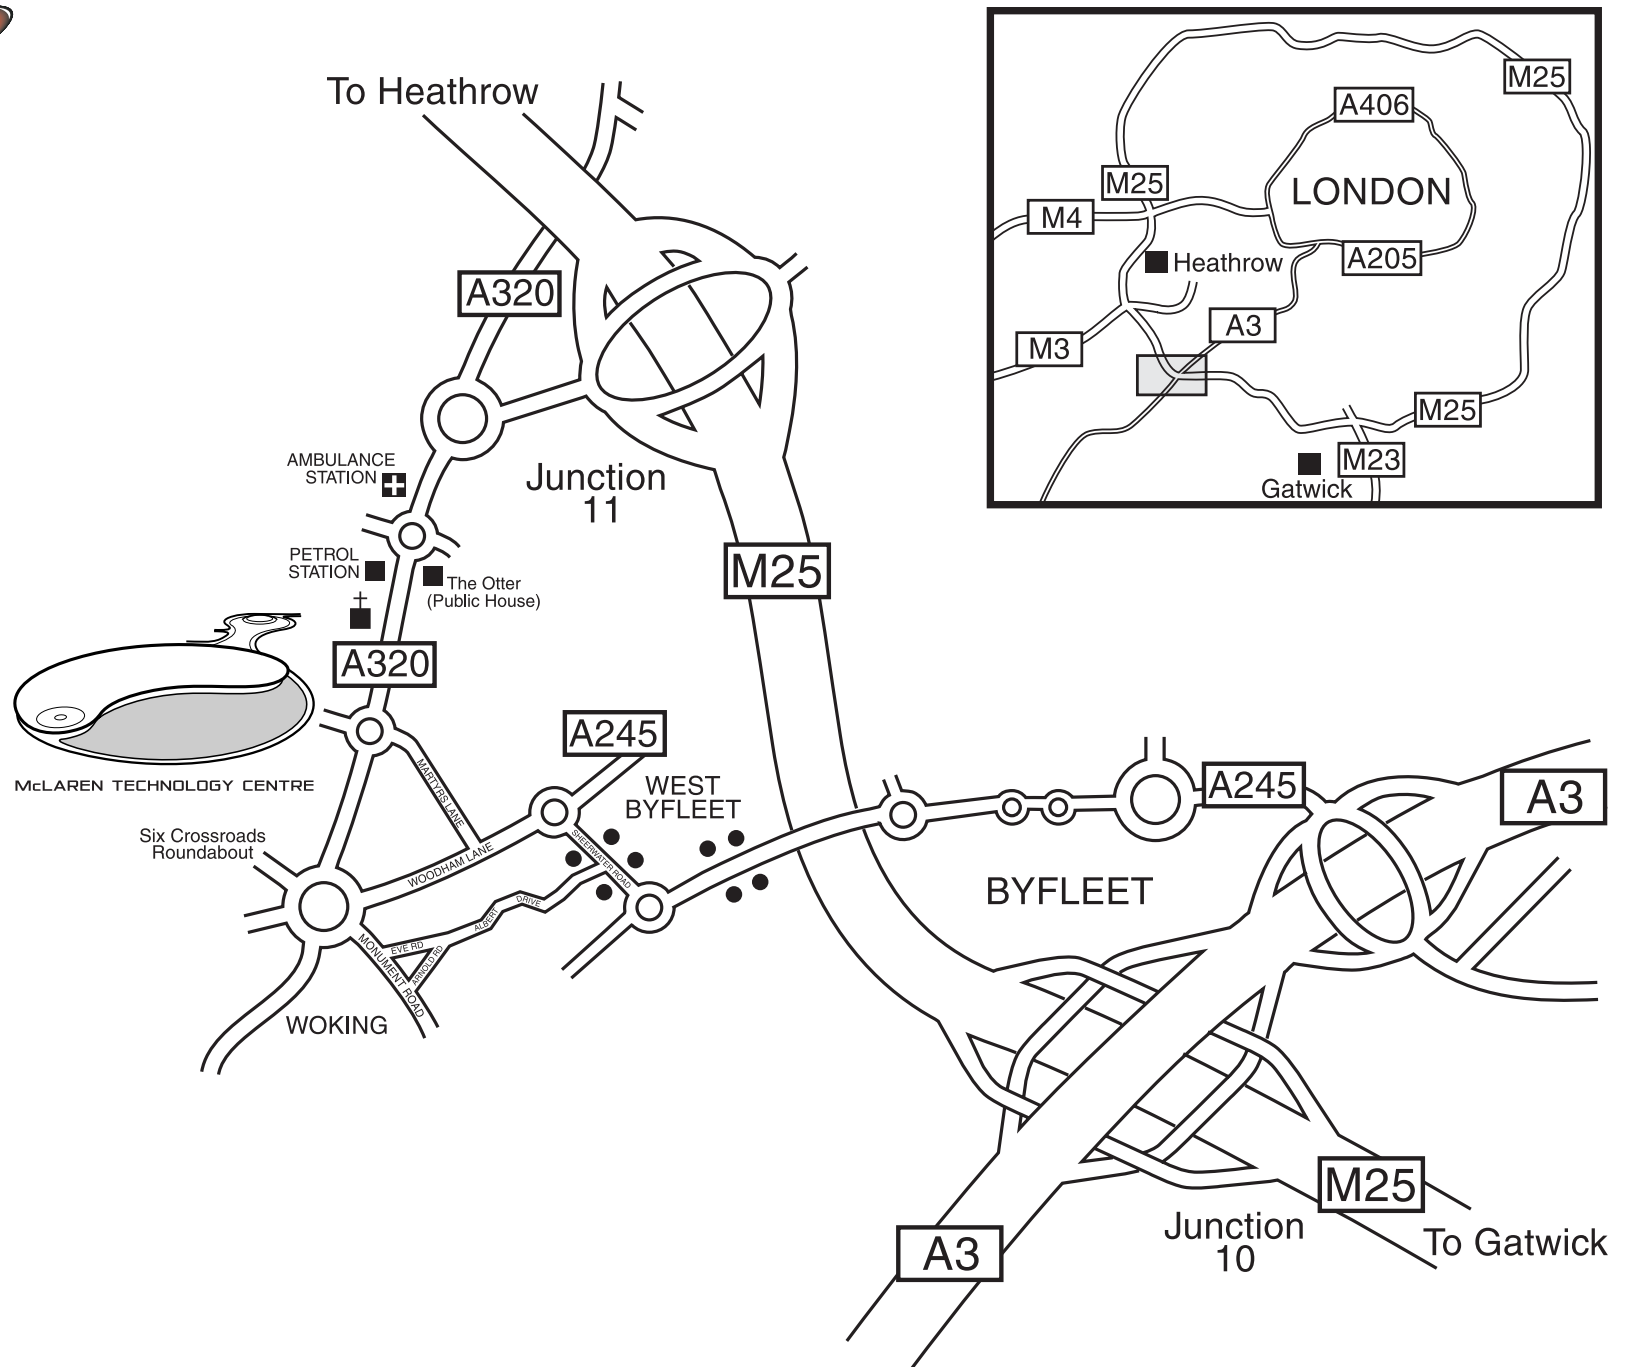

McLaren Technology Centre
Chertsey Road, Woking,
Surrey, GU21 4YH
Tel: +44 (0) 1483 261 900

From M25

- Exit J11 follow signs A320 - Chertsey/Woking
- After 1/2 mile, take first exit on round about signed A320
- At next roundabout continue on A320
- At next roundabout turn right into the McLaren Technology Centre where you will be directed by the gatehouse security

From A3

- Turn off at junction signposted Woking/Cobham
- Follow the signs for A245 West Byfleet/Woking, passing 4 roundabouts on the way
- Approximately 1 mile after entering West Byfleet you will come to two sets of traffic lights. Continue ahead for approximately 1/2 mile
- Turn right at the mini roundabout into Sheerwater Road continue through the traffic lights
- At the mini roundabout turn left into Woodham Lane
- After about 1/2 mile turn right into Martyrs Lane
- At the next roundabout go straight ahead and you will enter the McLaren Technology Centre where you will be directed by the gatehouse security

KEY
● Traffic lights